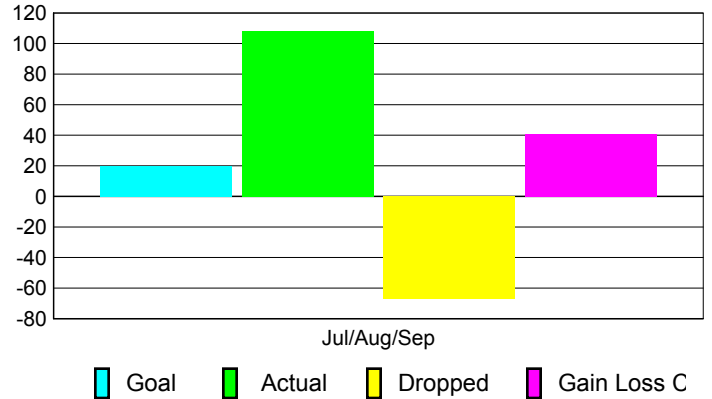

Membership Results 2010-2011

Goal, New, Dropped, Gain/Loss

Comparison of Membership Gain/Loss

Current Year Compared to the Previous Year